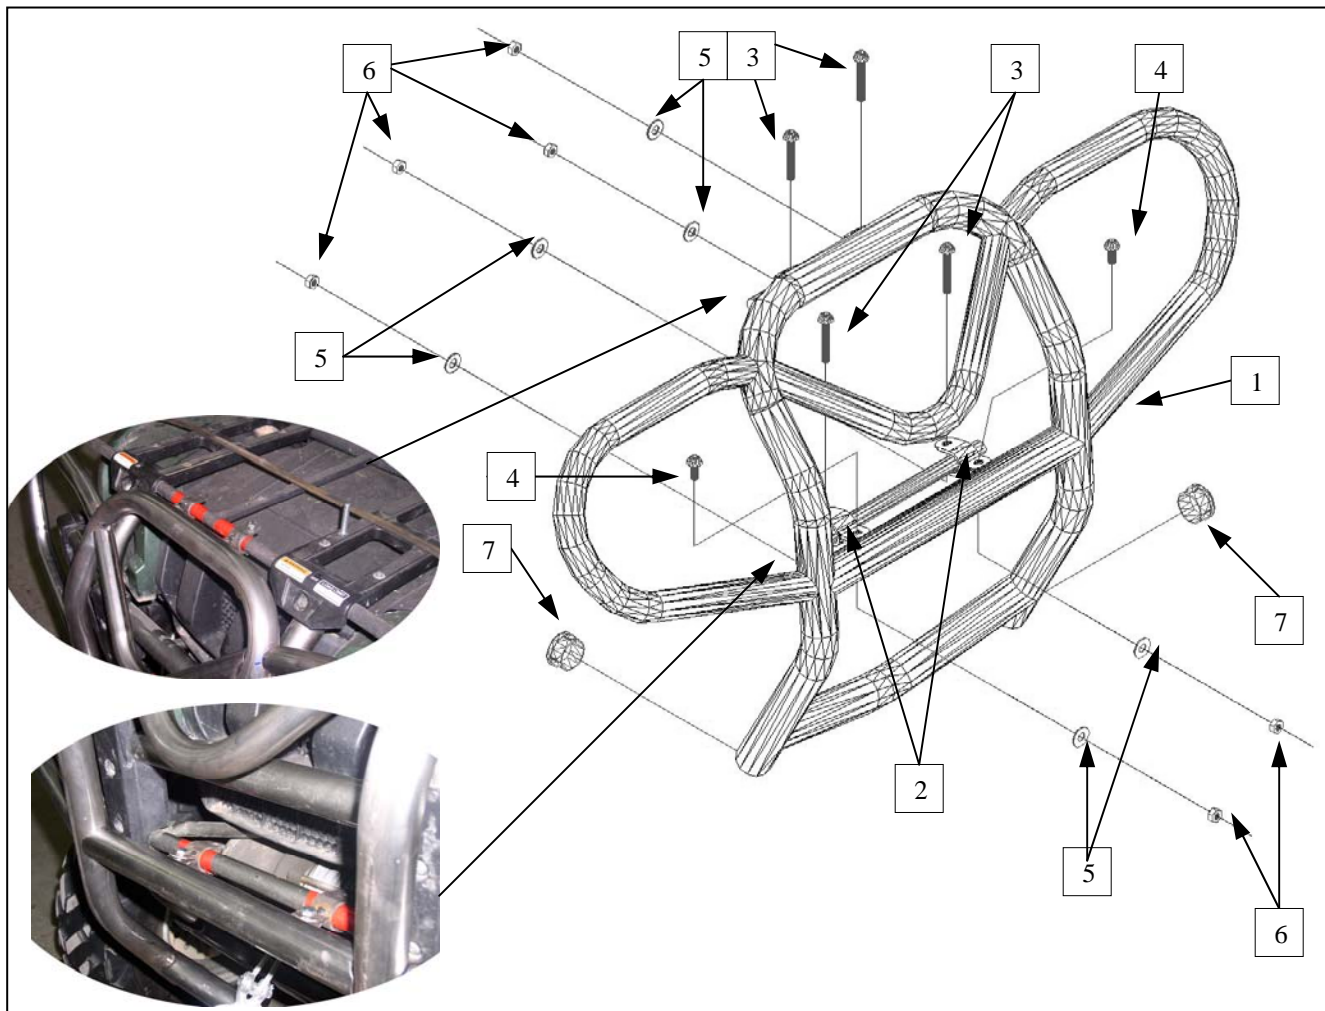

MOUNTING INSTRUCTIONS

**FRONT BUMPER
YAMAHA GRIZZLY 660**

ATVenture #166-140WM

| Ref. | Item Description | Item # | Qty |
|------|----------------------------|-------------|-----|
| 1 | Front Bumper | 166-140N | 1 |
| 2 | Attachment | A43 | 2 |
| 3 | Bolts 1 1/2" x 5/16" (Hex) | ZZZ-HO424 | 4 |
| 4 | Bolts 3/4" x 5/16" (Hex) | ZZZ-HO423 | 2 |
| 5 | Flat Washer 5/16" | 146-016 | 6 |
| 6 | Lock Nut 5/16" | 0404-90239 | 6 |
| 7 | Round Plastic Cap 1 1/2" | 119-1501618 | 2 |

Sketch (2002-08)

ATVenture Components Inc.
 23 Boom Lane, Unit E, Atholville, NB Canada E3N 4E8
 1-866-789-5840 / www.atv-bumpers.com