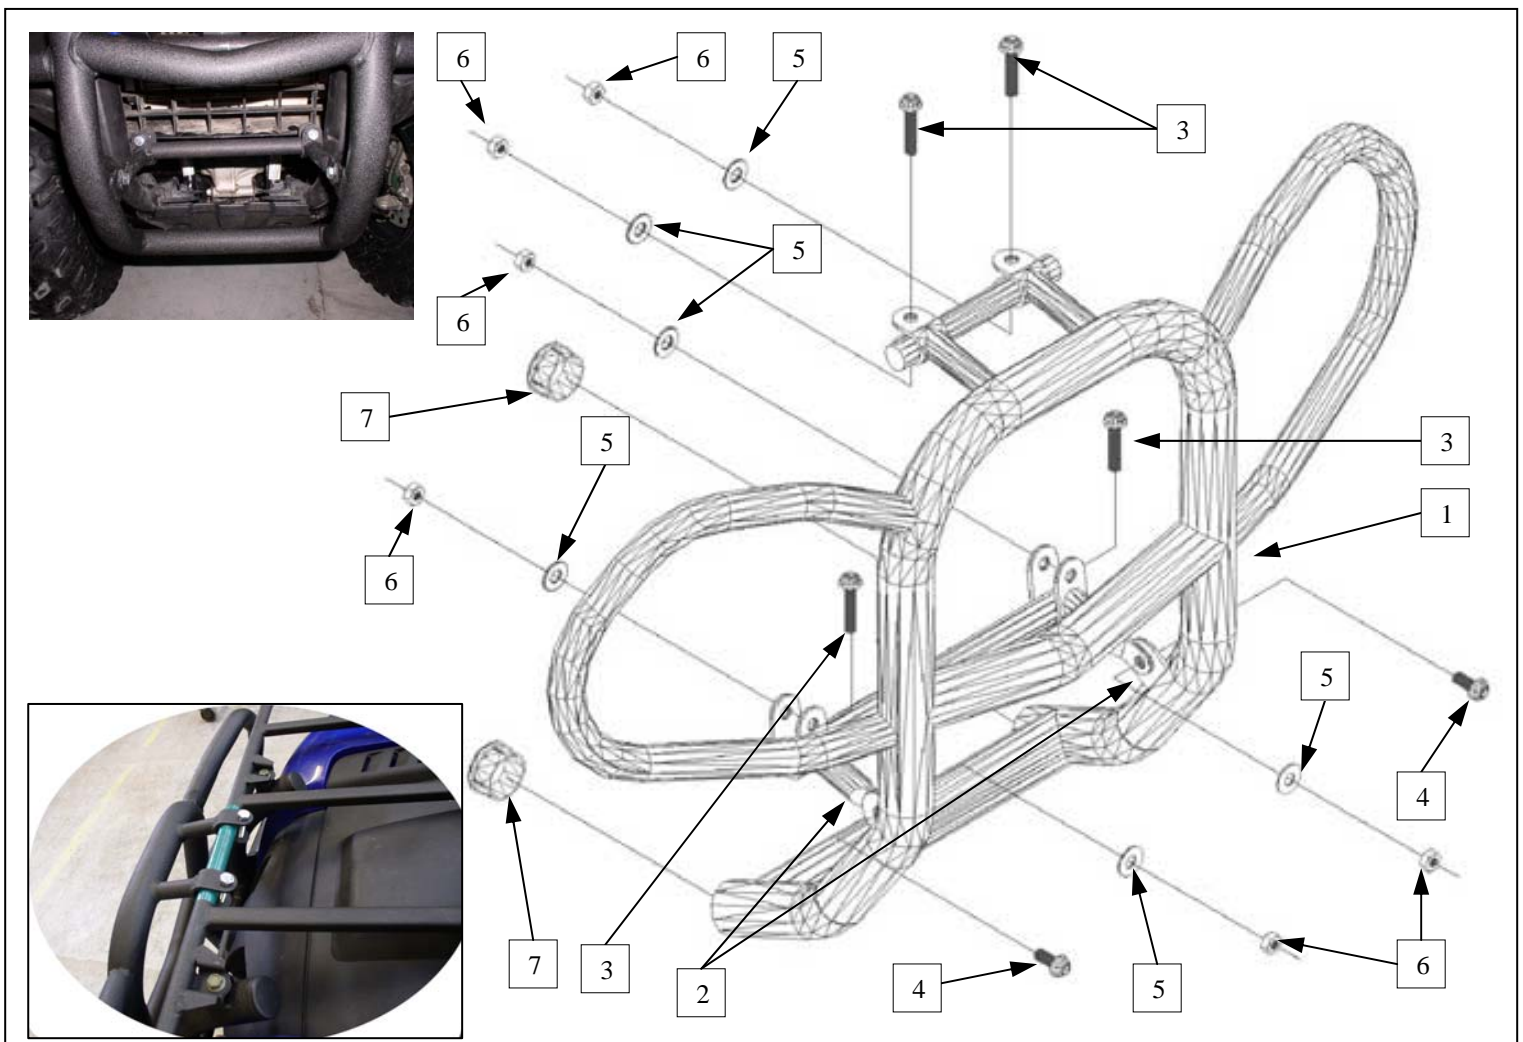

MOUNTING INSTRUCTIONS

FRONT BUMPER

ATventure #166-147W

YAMAHA GRIZZLY/KODIAK 400 , 450

Ref.	Item Description	Item #	Qty
1	Front Bumper	166-147	1
2	Attachment	A40	2
3	Bolts 1 1/2" x 5/16" (Hex)	ZZZ-H0424	4
4	Bolt 3/4" x 5/16" (Hex)	ZZZ-H0423	2
5	Flat Washer 5/16"	146-016	6
6	Lock Nut 5/16"	0404-90239	6
7	Plastic Cap 1 1/2"	240-15012	2