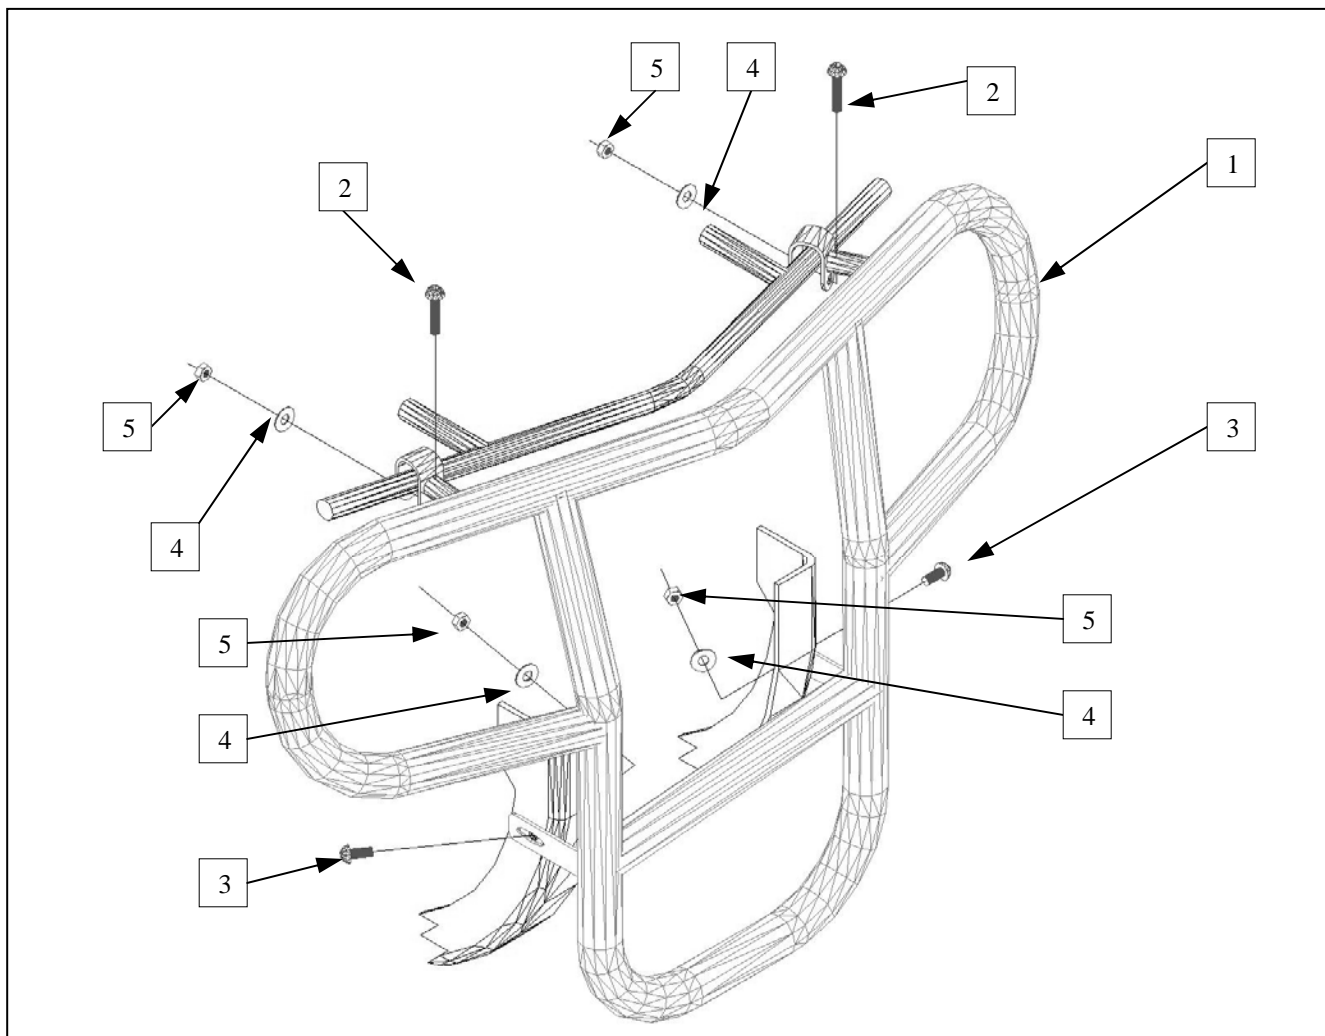

MOUNTING INSTRUCTIONS

FRONT BUMPER
SUZUKI VINSON 500

ATVenture #166-168

Ref.	Item Description	Item #	Qty
1	Front Bumper	166-160	1
2	Bolts 1 1/2" x 5/16" (Hex)	ZZZ-HO424	2
3	Bolt 3/4" x 5/16" (Hex)	ZZZ-HO423	2
4	Flat Washer 5/16"	146-016	4
5	Lock Nut 5/16"	0404-90239	4