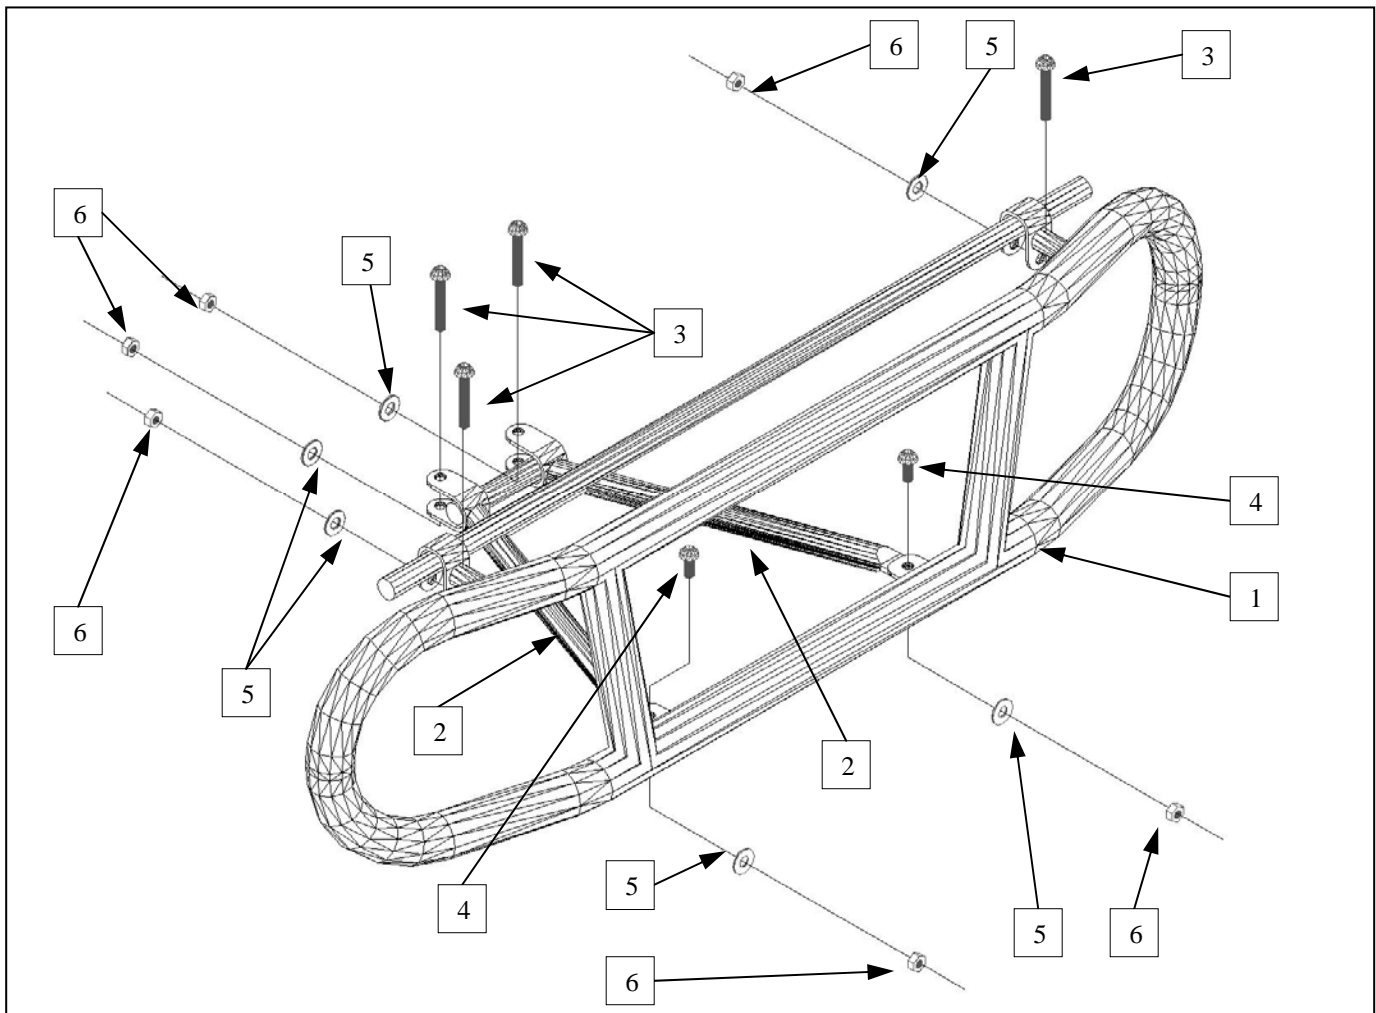

MOUNTING INSTRUCTIONS

**BACK BUMPER
YAMAHA GRIZZLY 660**

ATventure #166-240W

Ref.	Item Description	Item #	Qty
1	Back Bumper	166-240	1
2	Attachment	A24	2
3	Bolts 1 1/2" x 5/16" (Hex)	ZZZ-HO424	4
4	Bolt 3/4" x 5/16" (Hex)	ZZZ-HO423	2
5	Flat Washer 5/16"	146-016	6
6	Lock Nut 5/16"	0404-90239	6