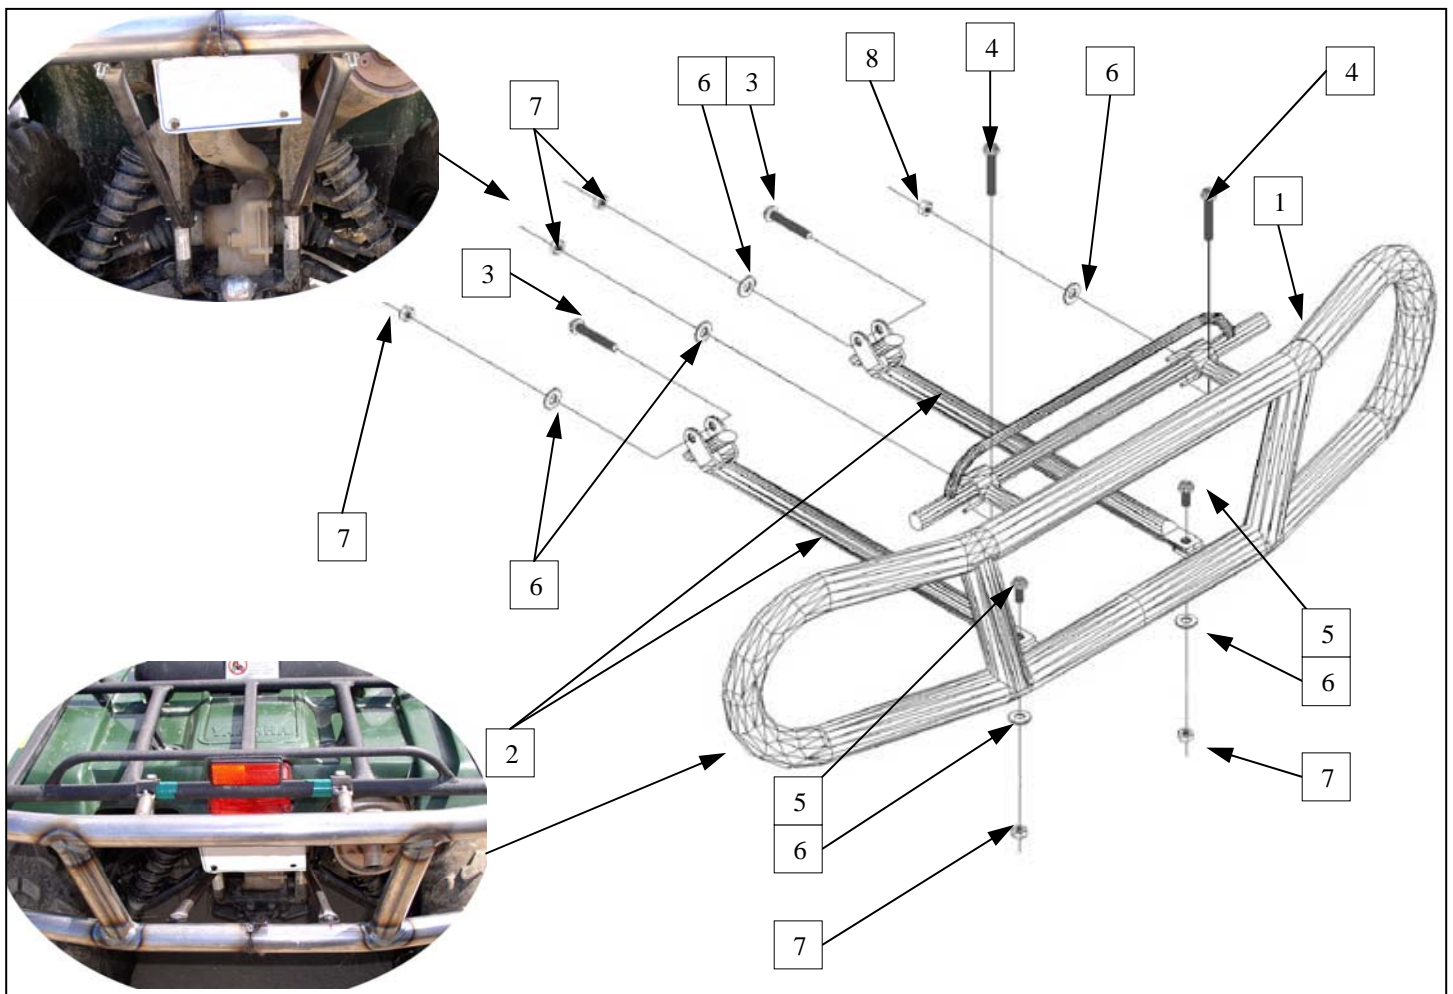

# MOUNTING INSTRUCTIONS

## BACK BUMPER YAMAHA GRIZZLY/KODIAK 450

ATVenture # 166-247W

Ref.	Item Description	Item #	Qty
1	Back Bumper	166-248	1
2	Attachment	A43	2
3	Bolts 2" x 5/16" (Hex)	ZZZ-H0425	2
4	Bolts 1 1/2" x 5/16" (Hex)	ZZZ-H0424	2
5	Bolt 3/4" x 5/16" (Hex)	ZZZ-HO423	2
6	Flat Washer 5/16"	146-016	6
7	Lock Nut 5/16"	0404-90239	6