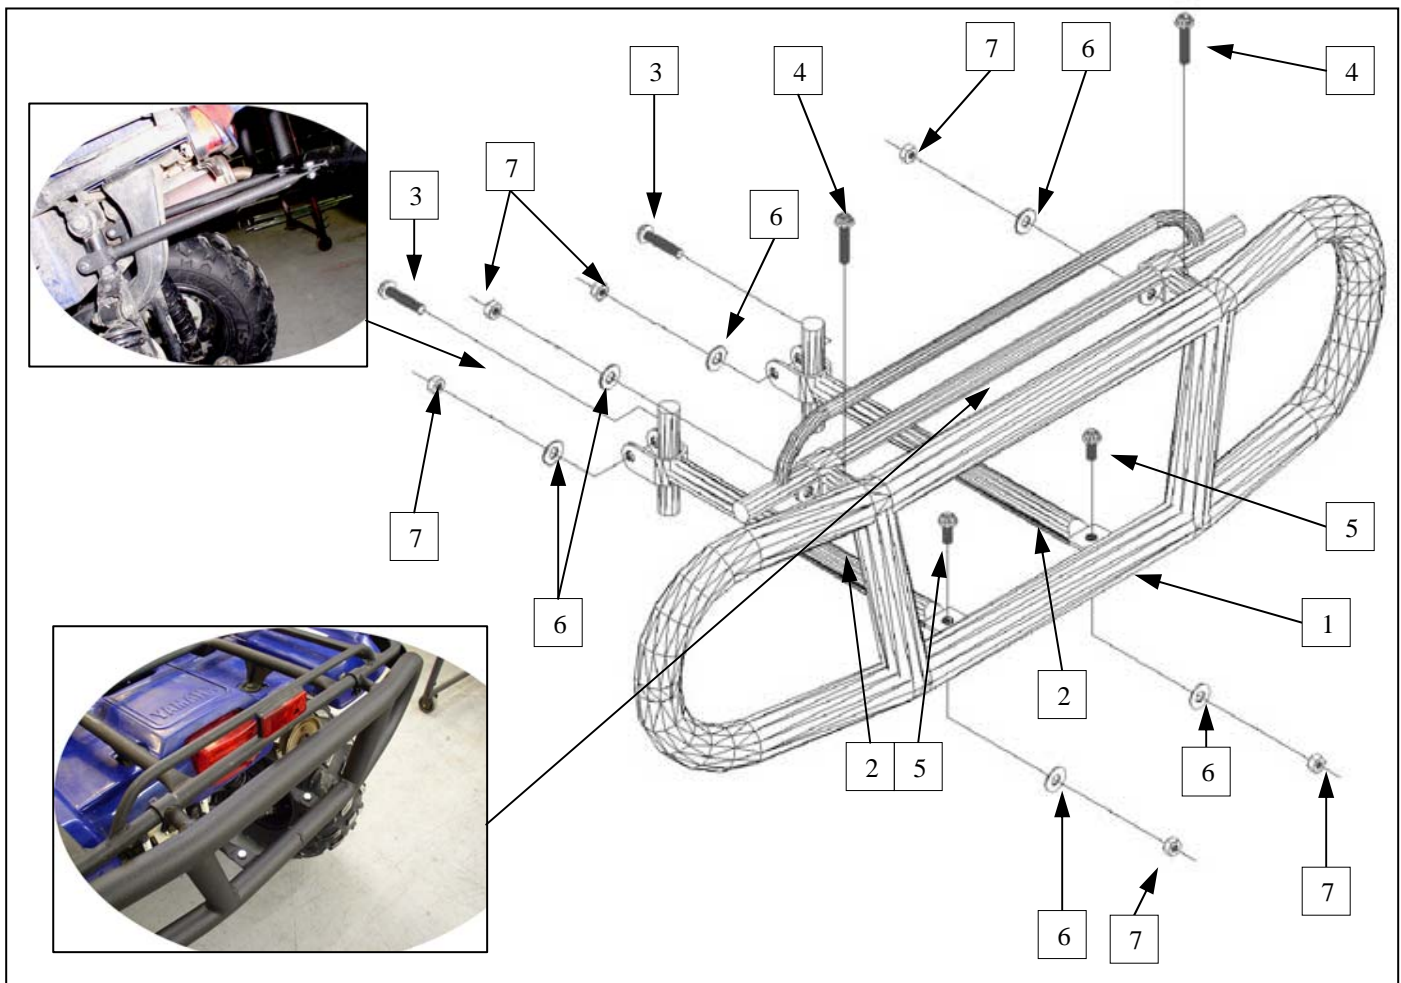

MOUNTING INSTRUCTIONS

BACK BUMPER YAMAHA GRIZZLY/KODIAK 400

ATVenture # 166-248W

Ref.	Item Description	Item #	Qty
1	Back Bumper	166-248	1
2	Attachment	A39	2
3	Bolts 2" x 5/16" (Hex)	ZZZ-HO425	2
4	Bolts 1 1/2" x 5/16" (Hex)	ZZZ-HO424	2
5	Bolt 3/4" x 5/16" (Hex)	ZZZ-HO423	2
6	Flat Washer 5/16"	146-016	6
7	Lock Nut 5/16"	0404-90239	6