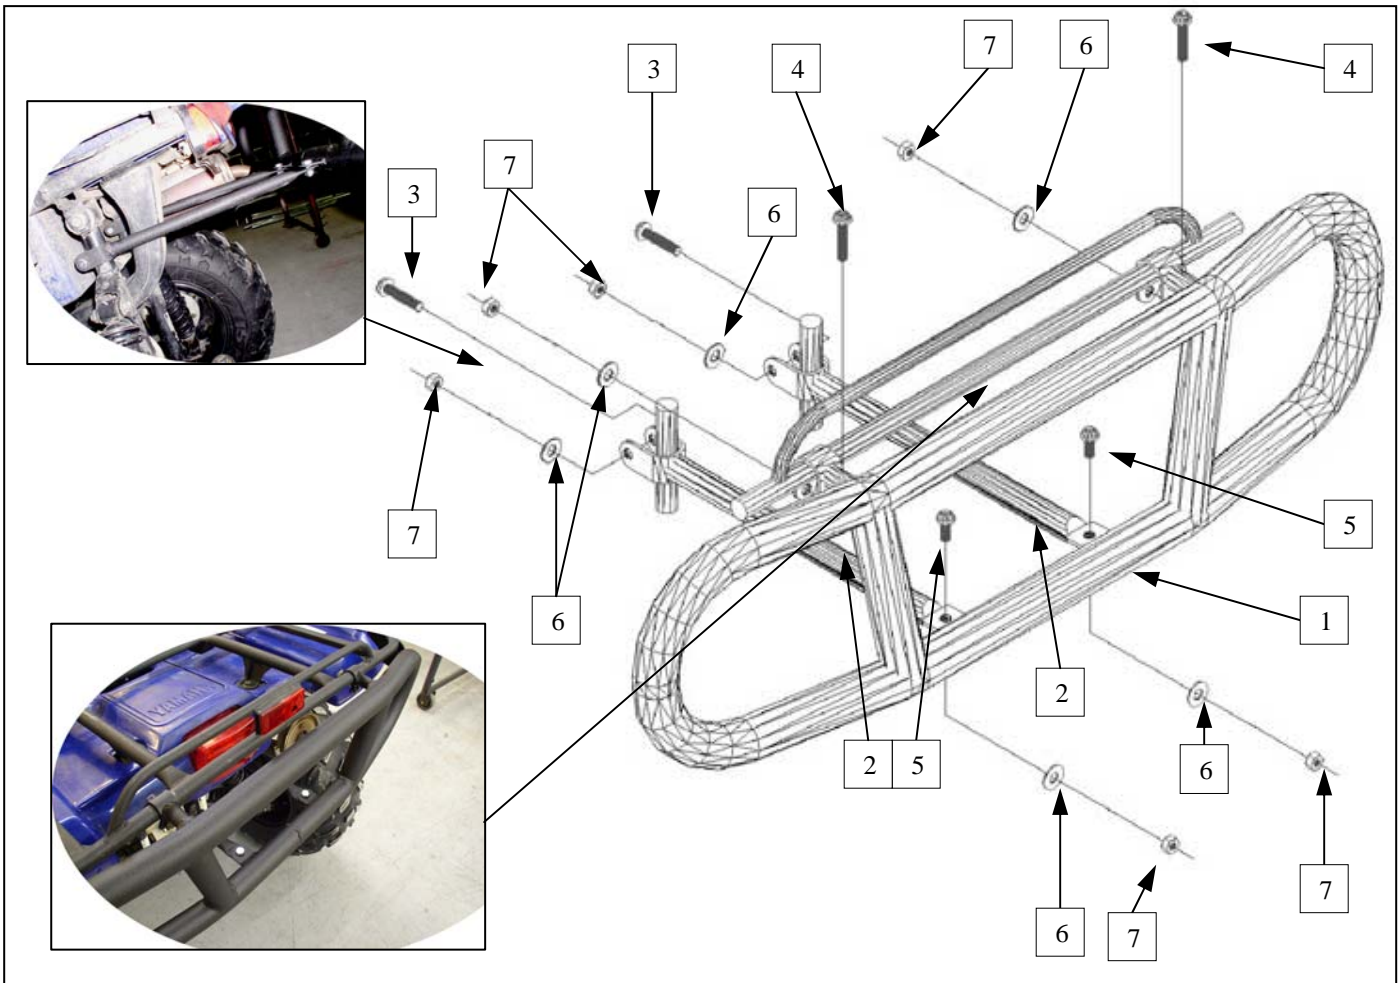

MOUNTING INSTRUCTIONS

**BACK BUMPER
YAMAHA BRUIN 350**

ATventure # 166-248WB

Ref.	Item Description	Item #	Qty
1	Back Bumper	166-248	1
2	Attachment	A39	2
3	Bolts 2" x 5/16" (Hex)	ZZZ-HO425	2
4	Bolts 1 1/2" x 5/16" (Hex)	ZZZ-HO424	2
5	Bolt 3/4" x 5/16" (Hex)	ZZZ-HO423	2
6	Flat Washer 5/16"	146-016	6
7	Lock Nut 5/16"	0404-90239	6